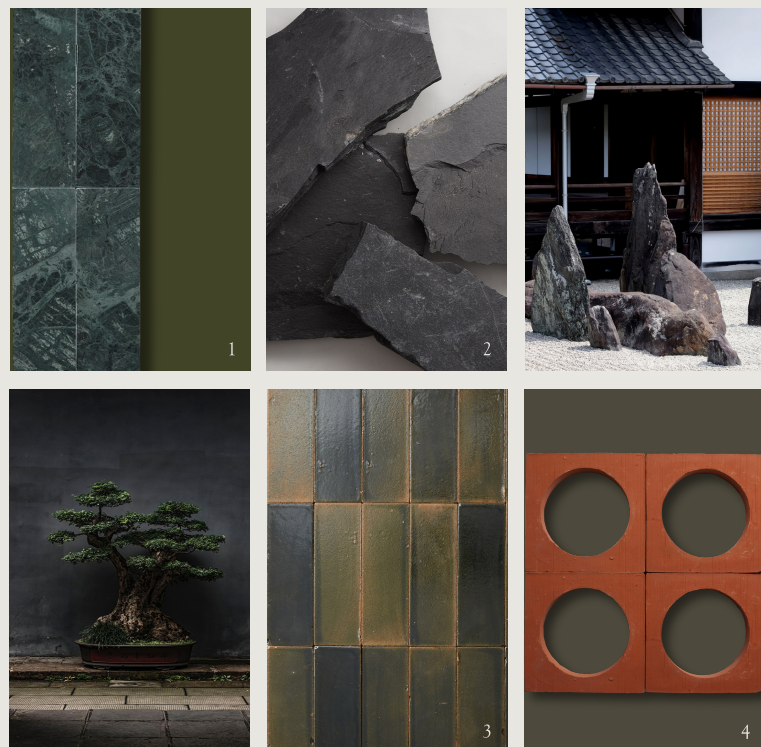

KENJO

Round the corner, slide open the door... into stillness. Silence. Calm. The sublime. Your pulse slows. Welcome to KENJO. The essence of the Japanese garden, more a philosophy than a set of motifs, the place where art and nature are so entwined that together they're reborn.

1 | Lapidary 2 | Lastricato Flagstone
3 | Eastern Expression 4 | Belgian Reproduction Privé