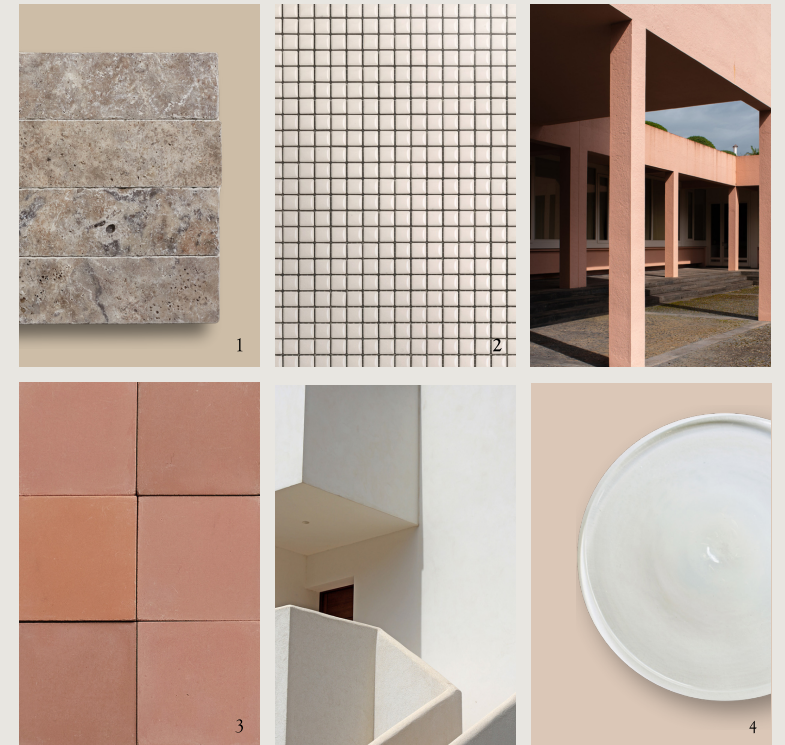

1 | Pemberly Pavers 2 | BrickWorks 3 | Pavimenti: Savoy
4 | ExCinere by Formafantasma

KENJO

Round the corner, slide open the door... into stillness. Silence. Calm. The sublime. Your pulse slows. Welcome to KENJO. The essence of the Japanese garden, more a philosophy than a set of motifs, the place where art and nature are so entwined that together they're reborn.

1 | Lapidary 2 | Lastricato Flagstone
3 | Eastern Expression 4 | Belgian Reproduction Privé

FORME

Purity, simplicity, the essential. FORME is the power of negative space, the primacy of nature, light, shadow, and yes, color. Le Corbusier meets Barragan in calm, harmony, and peace. Less was never so much more.