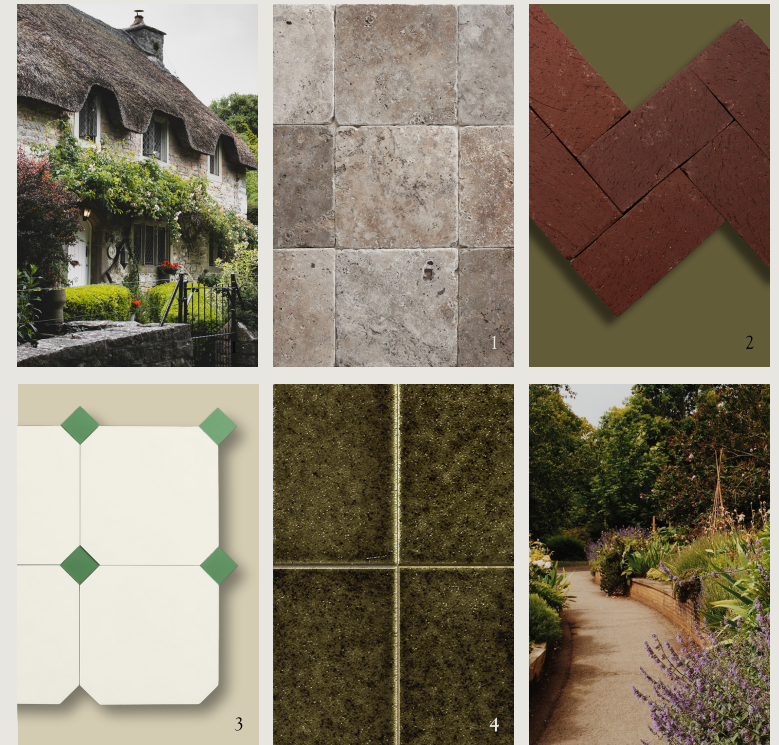

OUTER

an overview

OUTERclé introduces new visual language for outdoor design: a new world of genre-changing collections of outdoor tile, materials, and objects that blur the boundaries between function and expression.

MANOR

Our homage to the English garden, MANOR is where good manners meet something a bit less “done”. Imagine teas and terraces, cress and croquet, mazes and parterres, wanderings through a cottage garden or beyond in uncharted hills. Legends and literature. Daydreams and reality.

1 | Pemberly Pavers 2 | BrickWorks 3 | Pavimenti: Savoy
4 | ExCinere by Formafantasma

KENJO

Round the corner, slide open the door... into stillness. Silence. Calm. The sublime. Your pulse slows. Welcome to KENJO. The essence of the Japanese garden, more a philosophy than a set of motifs, the place where art and nature are so entwined that together they're reborn.

1 | Lapidary 2 | Lastricato Flagstone
3 | Eastern Expression 4 | Belgian Reproduction Privé

FORME

Purity, simplicity, the essential. FORME is the power of negative space, the primacy of nature, light, shadow, and yes, color. Le Corbusier meets Barragan in calm, harmony, and peace. Less was never so much more.