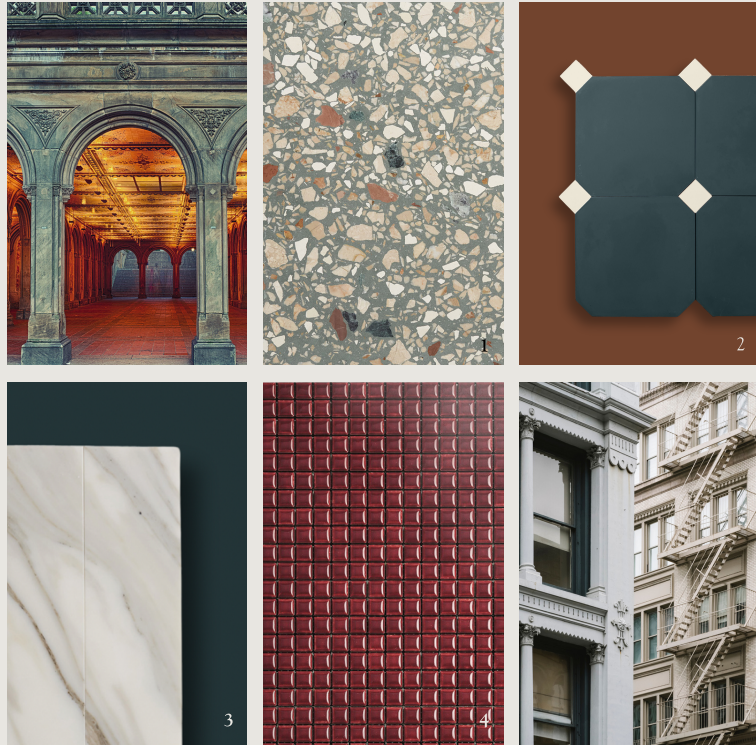

1 | Lapidary 2 | Lastricato Flagstone
3 | Eastern Expression 4 | Belgian Reproduction Privé

FORME

Purity, simplicity, the essential. FORME is the power of negative space, the primacy of nature, light, shadow, and yes, color. Le Corbusier meets Barragan in calm, harmony, and peace. Less was never so much more.

1 | Pemberly Pavers 2 | Lido
3 | Colore Frattura 4 | 1970's GlassWorks

METROPOLIS

New York: city of storied neighborhoods—and unexpected outdoor spaces. Upper East Side elegance. Industrial modern in Tribeca. Brooklyn brownstone romance. Harlem’s bohemian eclecticism. Opera, jazz, funk, punk: METROPOLIS is all the moods of the city that never sleeps.