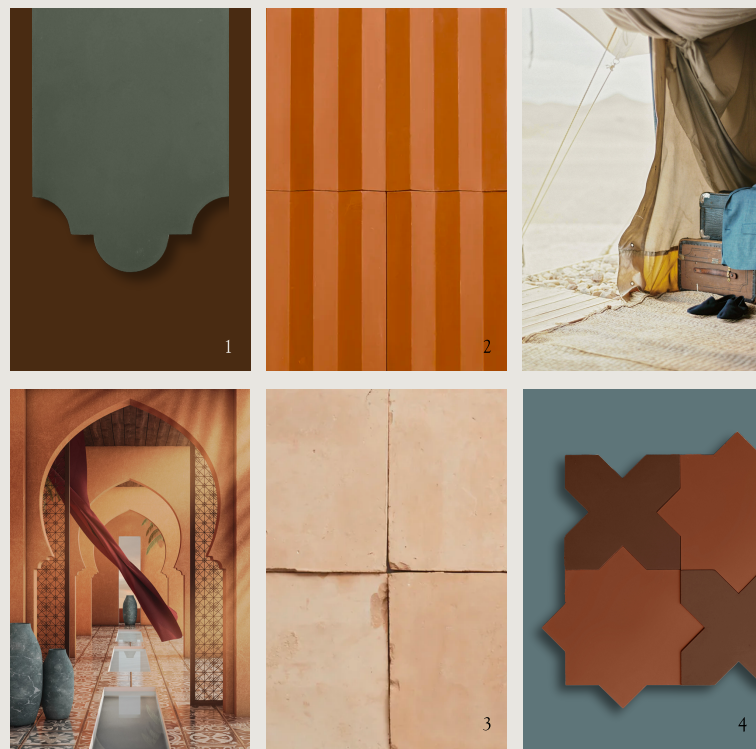

MAROC

Look around. The gifts of Moorish culture are everywhere: the architecture of the Mediterranean, the magnificence of tile—and the mastery of the art of outdoor living and hospitality. In MAROC, pleasure is the essence of life, senses are nourished, passions kindled.

1 | Pavimenti: Lanterni 2 | Origami: Pleats
3 | FezBrick 4 | Pavimenti: Savoy