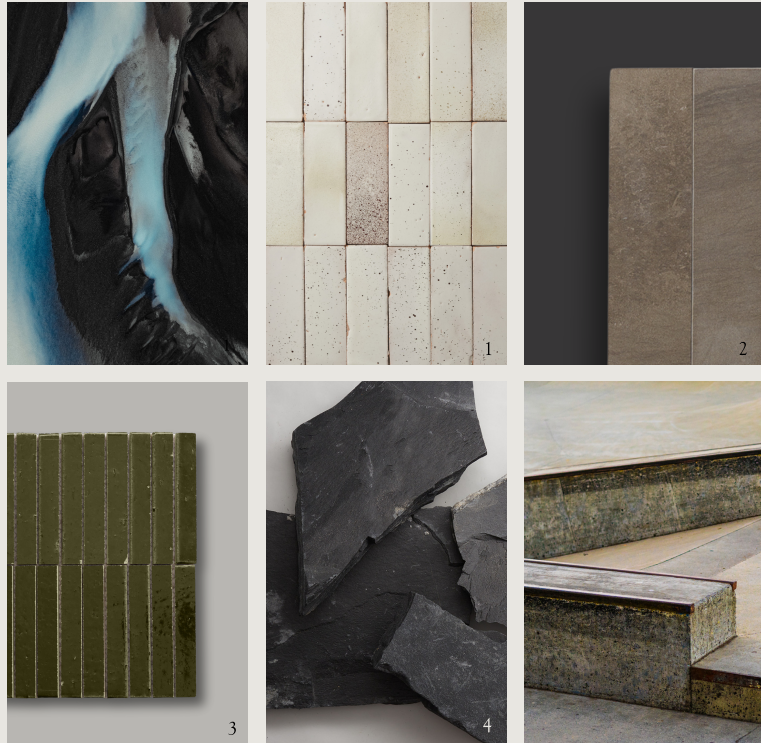

1 | Lapidary 2 | Lastricato Flagstone
3 | Eastern Expression 4 | Belgian Reproduction Privé

FORME

Purity, simplicity, the essential. FORME is the power of negative space, the primacy of nature, light, shadow, and yes, color. Le Corbusier meets Barragan in calm, harmony, and peace. Less was never so much more.

1 | Pemberly Pavers 2 | Lido
3 | Colore Frattura 4 | 1970's GlassWorks

METROPOLIS

New York: city of storied neighborhoods—and unexpected outdoor spaces. Upper East Side elegance. Industrial modern in Tribeca. Brooklyn brownstone romance. Harlem’s bohemian eclecticism. Opera, jazz, funk, punk: METROPOLIS is all the moods of the city that never sleeps.

1 | Dolce Vita Terrazzo: Torrone IV 2 | Pavimenti: Savoy
3 | Lapidary 4 | Lido

LOGGIA

The Italian way of life, where the small pleasures—particularly outdoors—become extraordinary. Meals that taste of the surrounding earth and the cook's hand – spare but expert. A dip in the pool holds the day's heat at bay, while the cooler nights roll into the same, tomorrow.

1 | Fornace Brioni + Cristina Celestino Partizioni 2 | Dolce Vita Terrazzo: Torrone IV 3 | Fornace Brioni + Cristina Celestino: Righe 4 | Lapidary

NORDIK

Scandinavia: the land of apparent contradictions. NORDIK is where light meets dark, hygge meets minimalism, where the harshest climes meet a fierce love of outdoors and nature. An otherworldly allure springs from the very juxtaposition and tension—and it fascinates, soothes, renews.